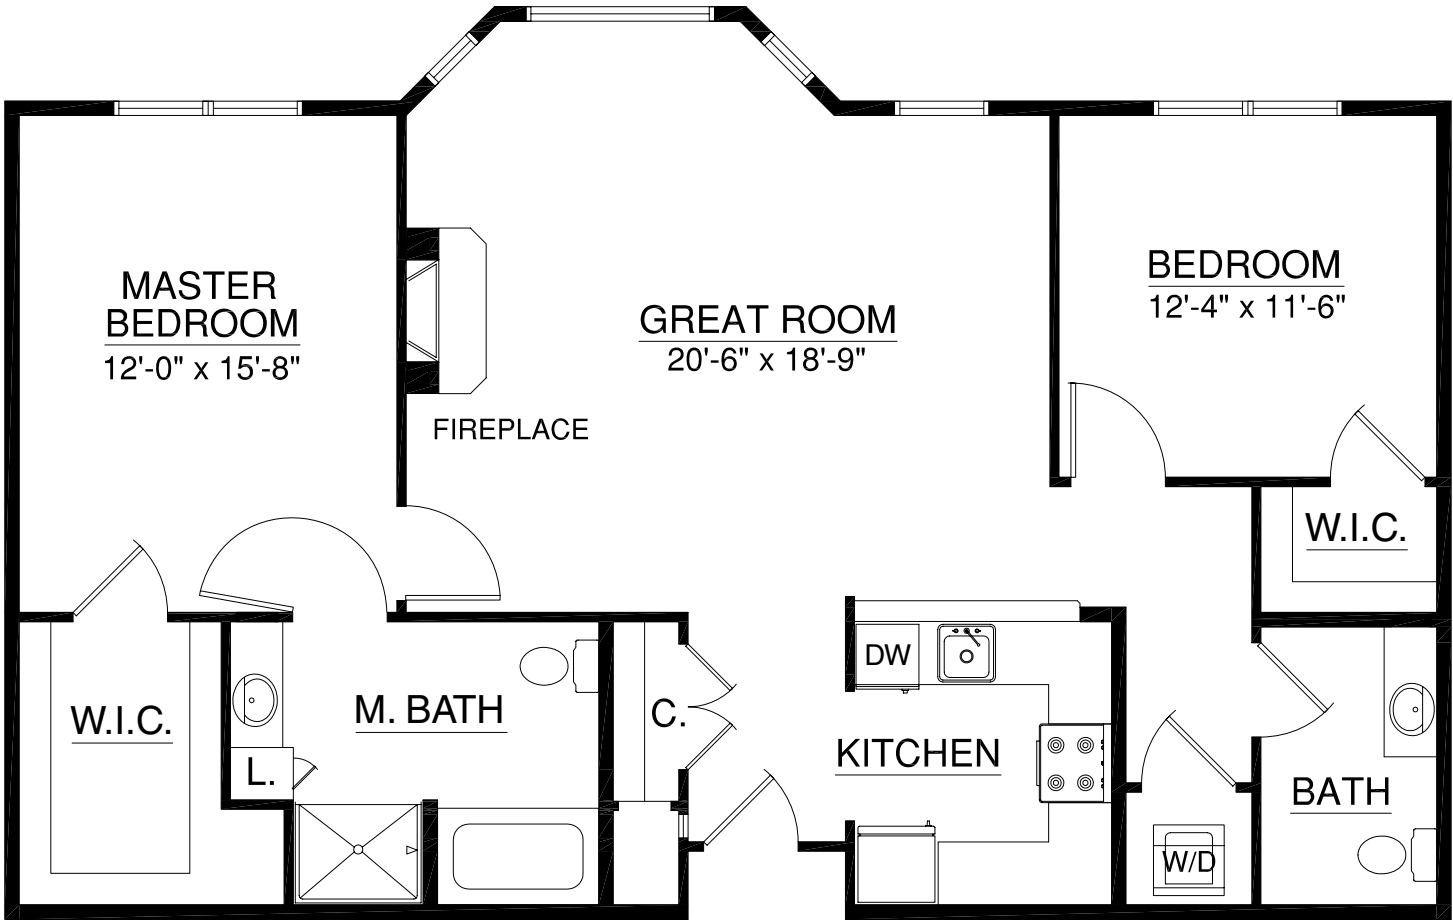

Apartments

Home 374
1,205 sq. ft.
2 Bedroom | 1.5 Bath

A Touchmark® community
Est. 1980

For illustration purposes only. Square footage, actual room sizes, and features may vary. See construction documents.