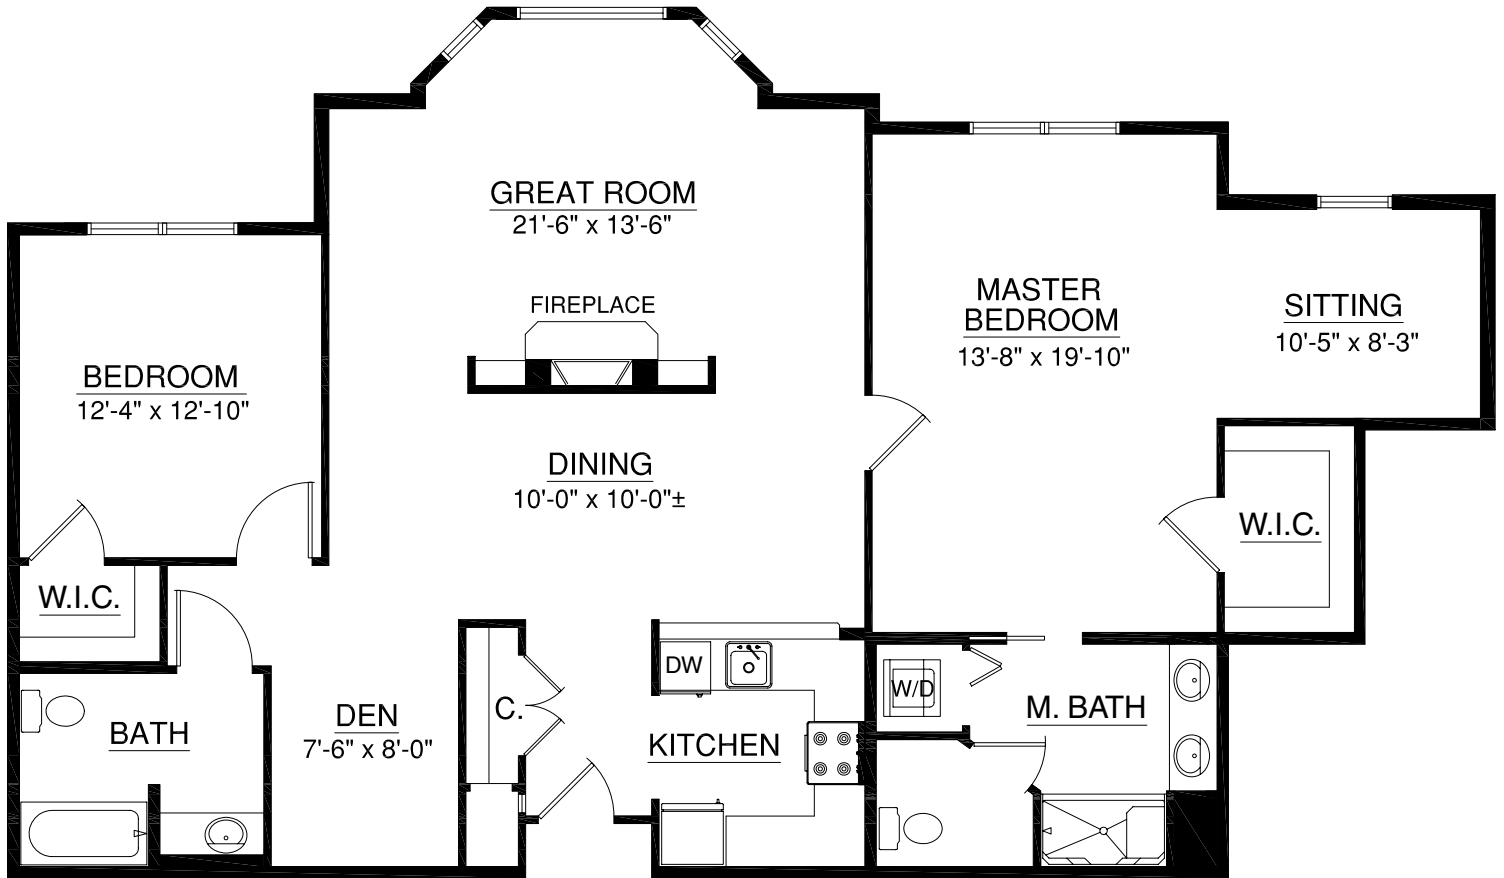

# Apartments

**Home 386**  
1,592 sq. ft.  
2 Bedroom | Den | 2 Bath

For illustration purposes only. Square footage, actual room sizes, and features may vary. See construction documents.

A Touchmark® community  
Est. 1980